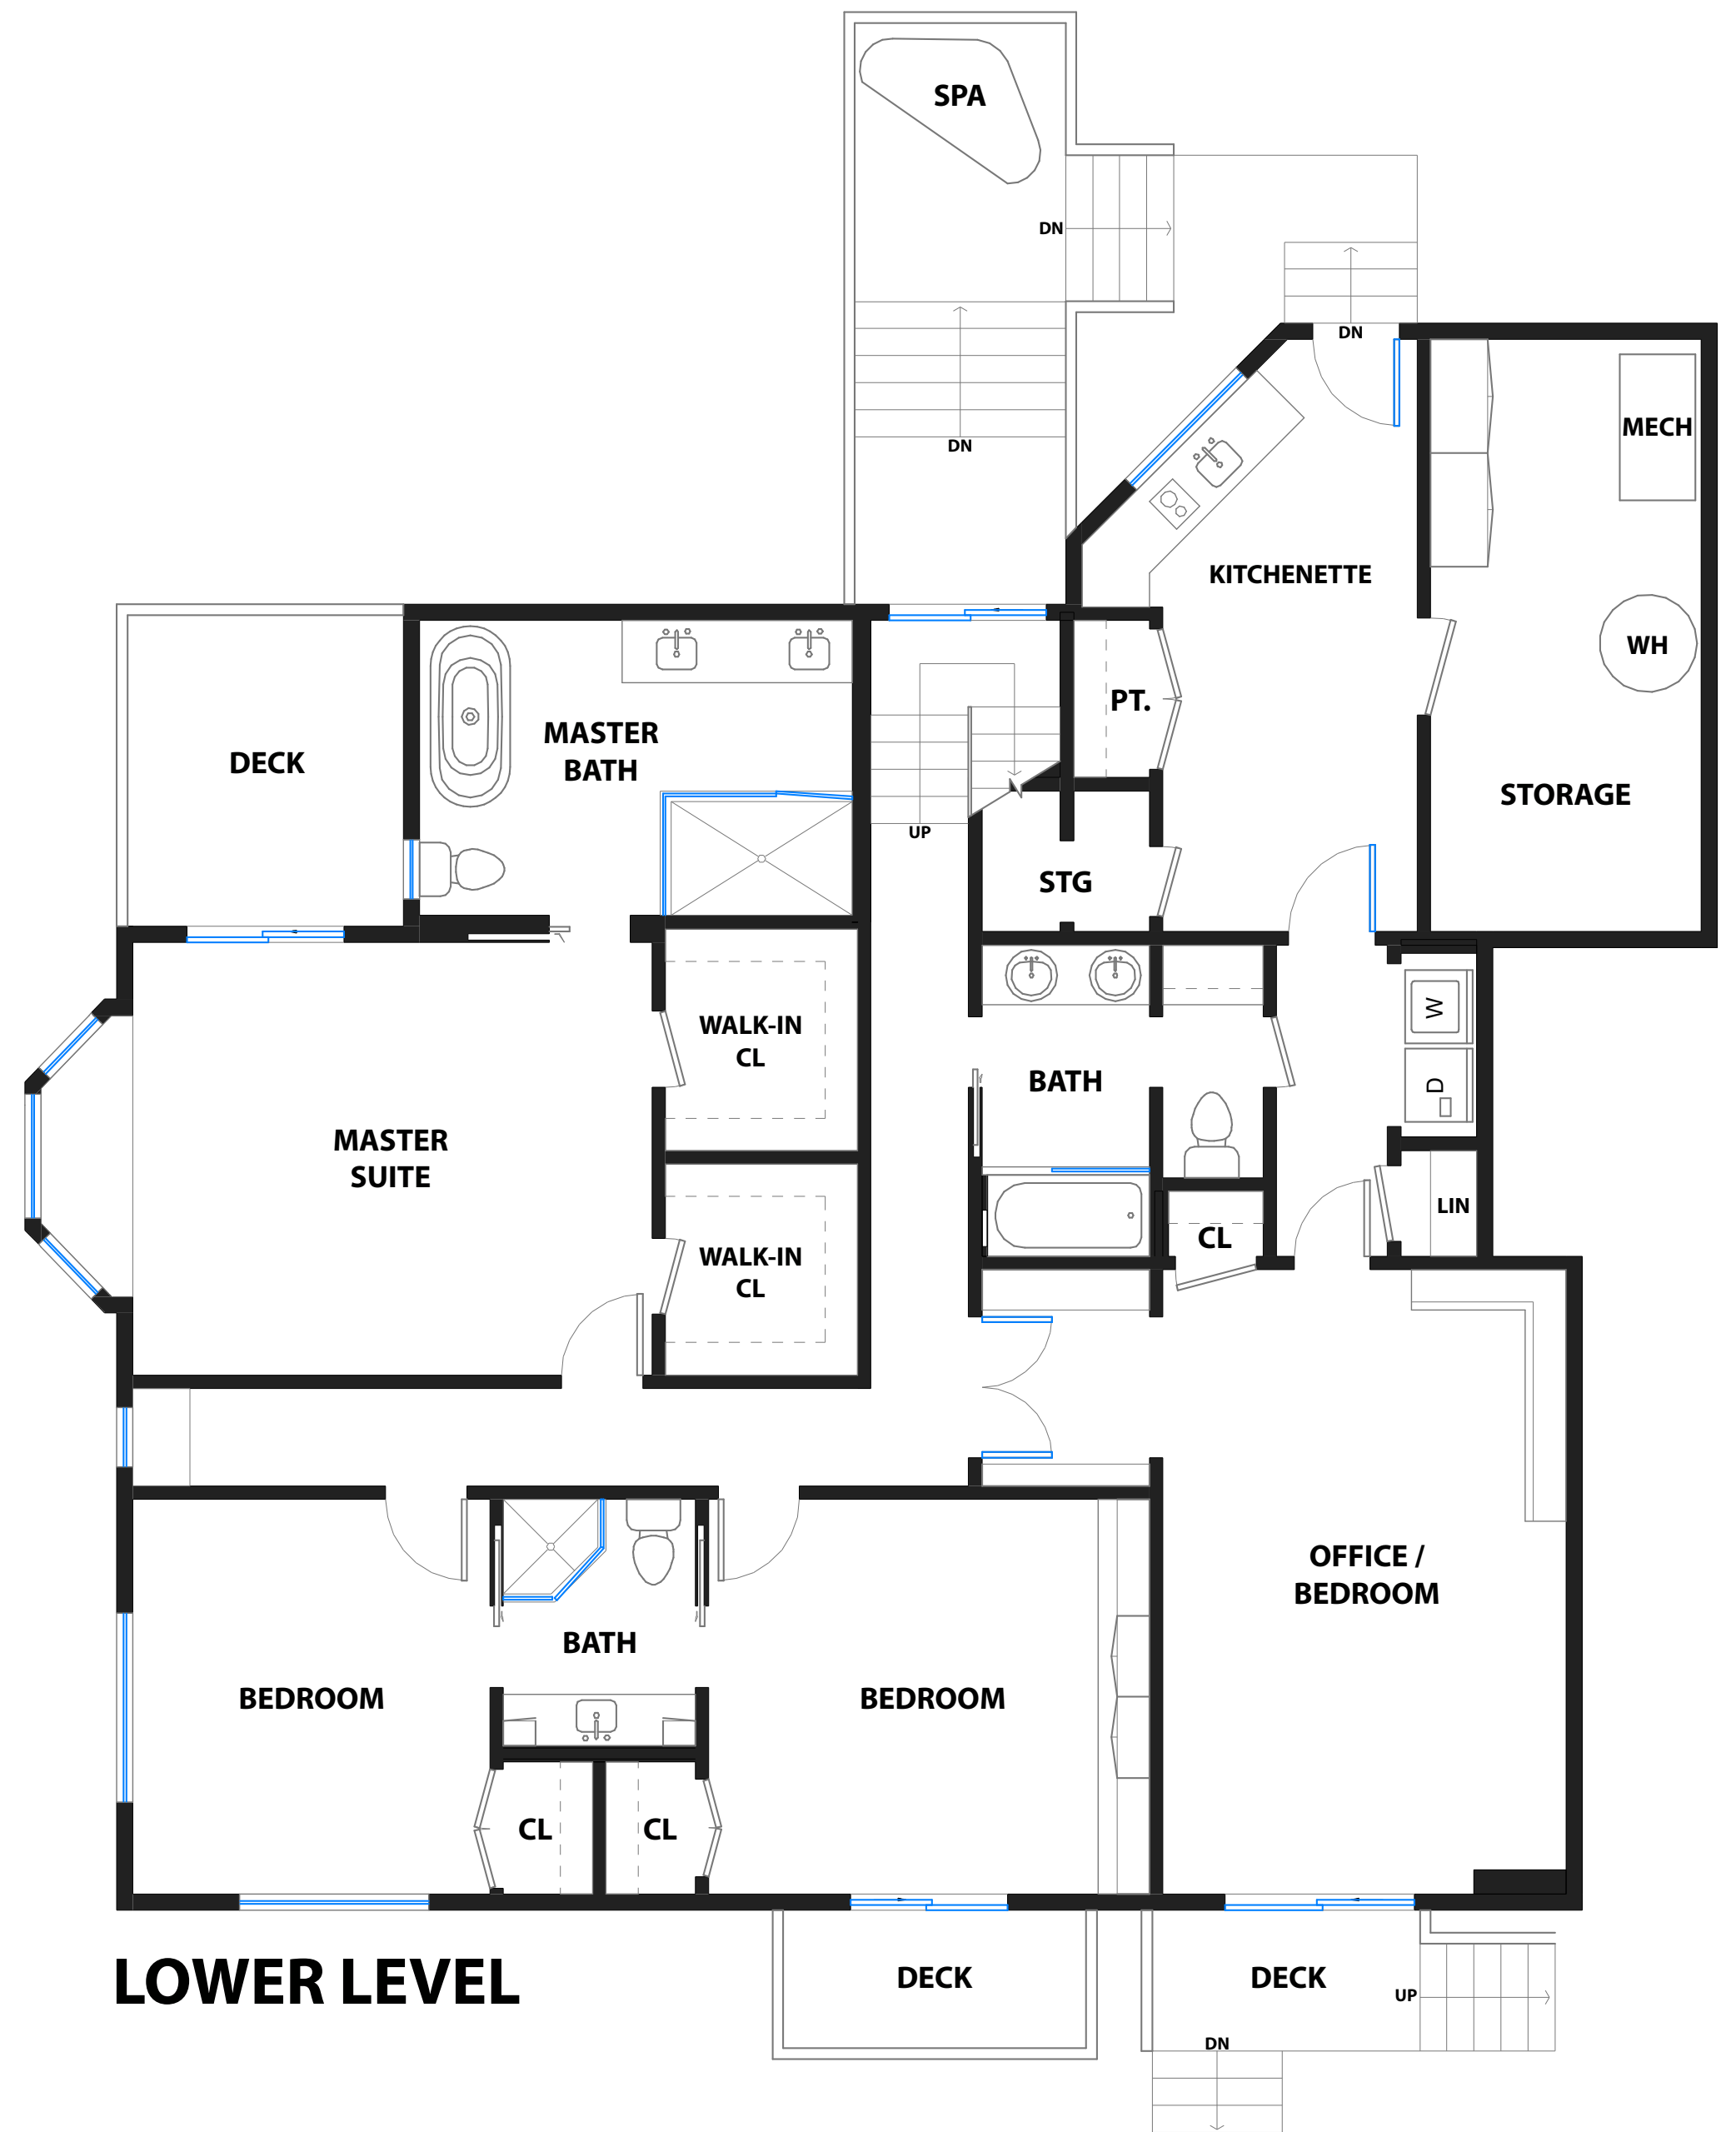

916 VALLEY VIEW

MILL VALLEY, CALIFORNIA

MAIN LEVEL

916 VALLEY VIEW

MILL VALLEY, CALIFORNIA

UPPER LEVEL

LOWER LEVEL